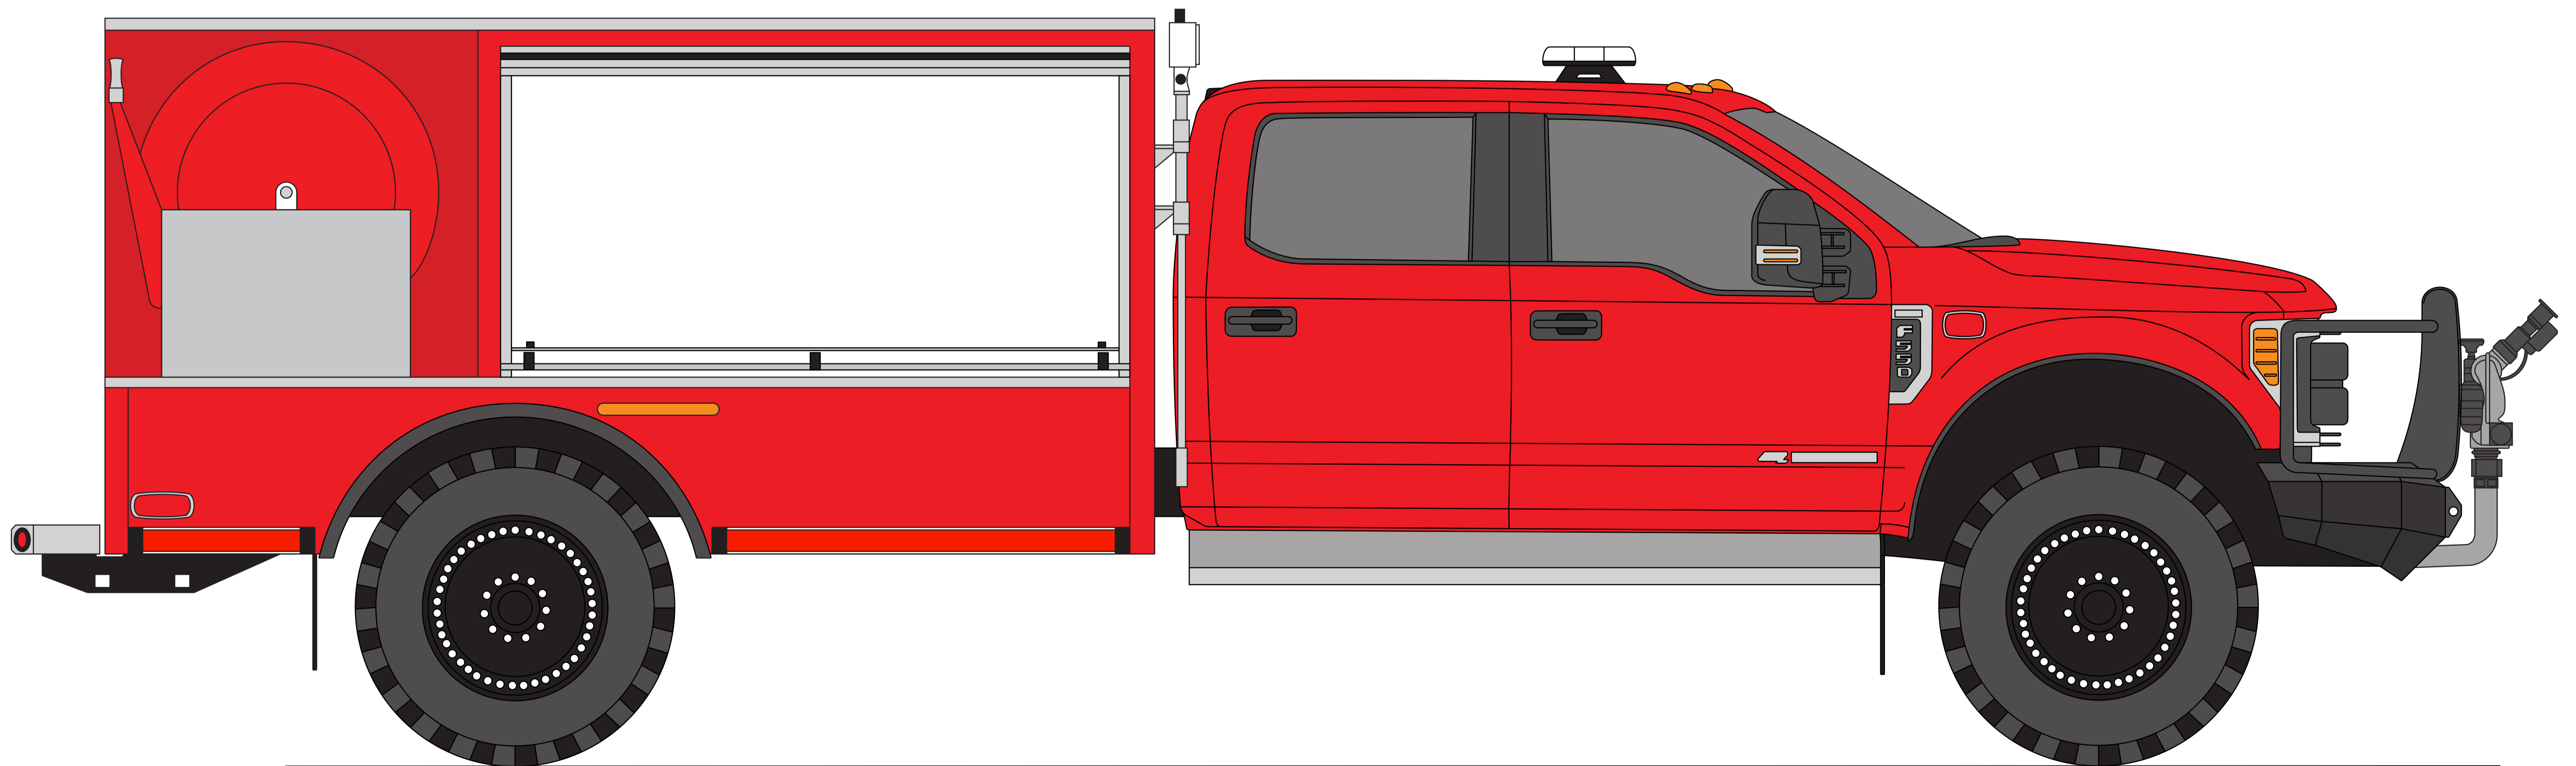

Stock #22668

EMERGENCY VEHICLES

Ford F550 4-Door 4x4 Chassis
41" Continental Tires w/ 3" Lift Kit
Aluminum Wildlands Body
Amdor Roll-Up Doors
Enclosed Pumphouse w/ Heater
Waterax B2X Diesel Pump
Scotty ATP Foam System
400 Imp-Gal Water Tank
20 Imp-Gal Foam Tank
Two (2) Elec Rewind Hose Reels
200' x 1.0" Niedner Reeltex Hose per Reel
Whelen Emergency Lighting
TFT EF1 RC Monitor

Stock #22668

EMERGENCY VEHICLES