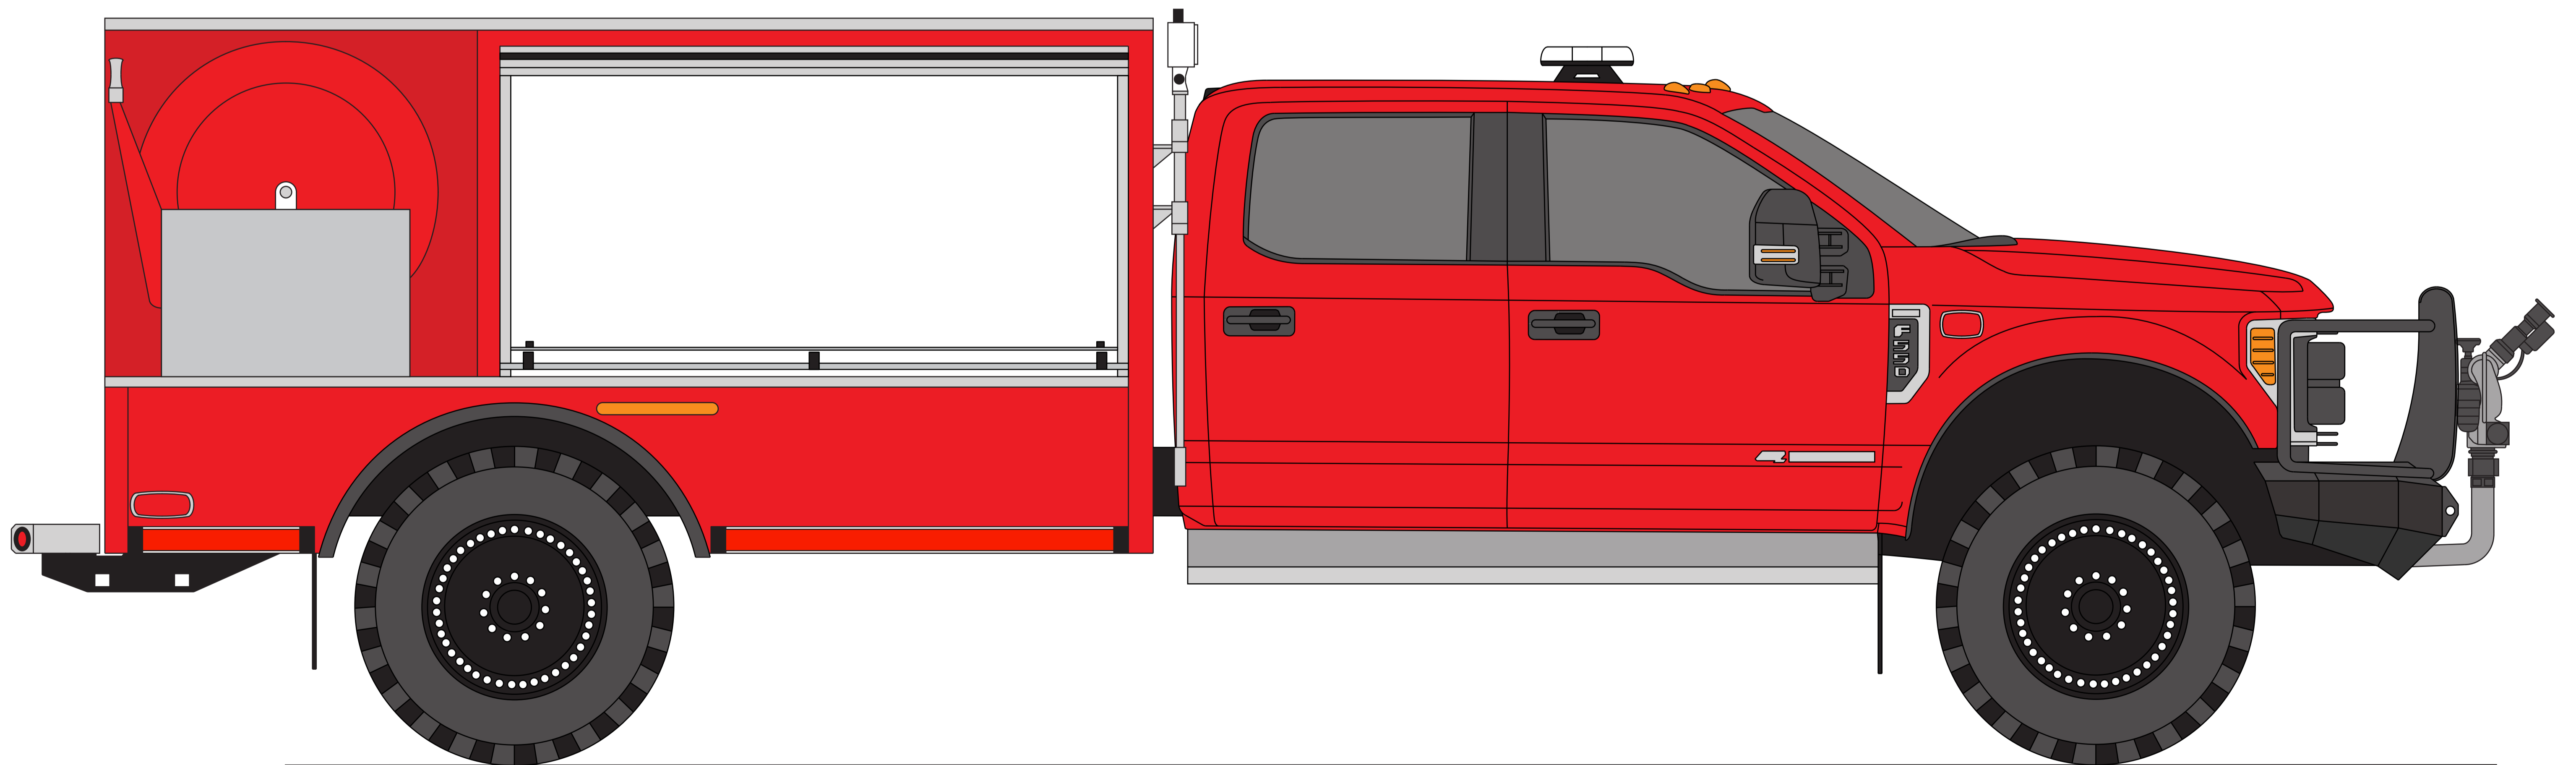

Stock #22692

EMERGENCY VEHICLES

Ford F550 4-Door 4x4 Chassis
41" Continental Tires w/ 3" Lift Kit
Aluminum Wildlands Body
Amdor Roll-Up Doors
Enclosed Pumphouse w/ Heater
Waterax B2X Diesel Pump
Scotty ATP Foam System
400 Imp-Gal Water Tank
20 Imp-Gal Foam Tank
Two (2) Elec Rewind Hose Reels
200' x 1.0" Niedner Reeltex Hose per Reel
Whelen Emergency Lighting
TFT EF1 RC Monitor

Stock #22692

EMERGENCY VEHICLES